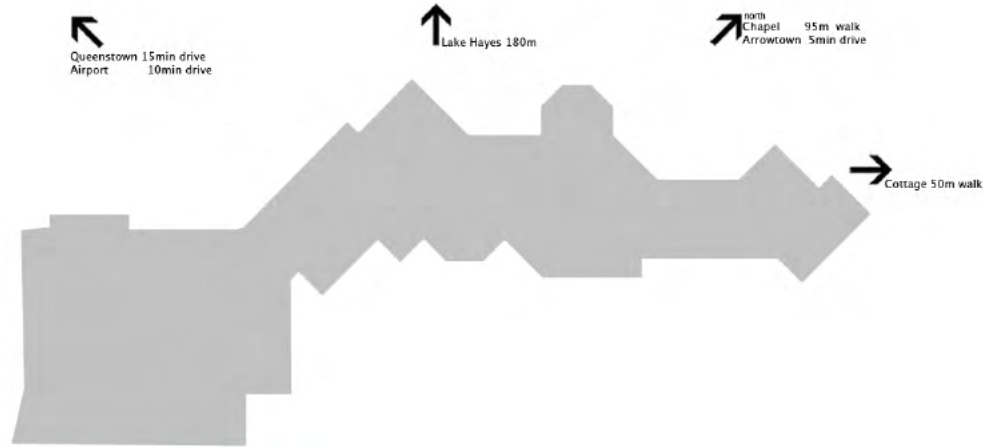

STONERIDGE ESTATE

lake hayes - queenstown
new zealand

Location Map

Main Lodge

- Entrance 1
- Arrow Room 2
- Lodge Kitchen 3
- Lodge Dining Room 4
- Lap Pool 5
- Lodge Lounge 6
- Boardroom 7
- Guest Parking 8
- Arrow Room Lounge 9
- Hayes Room 10
- Bar 11
- Commercial Kitchen 12
- Pond & Garden Area 13
- Band / Dance Area 14