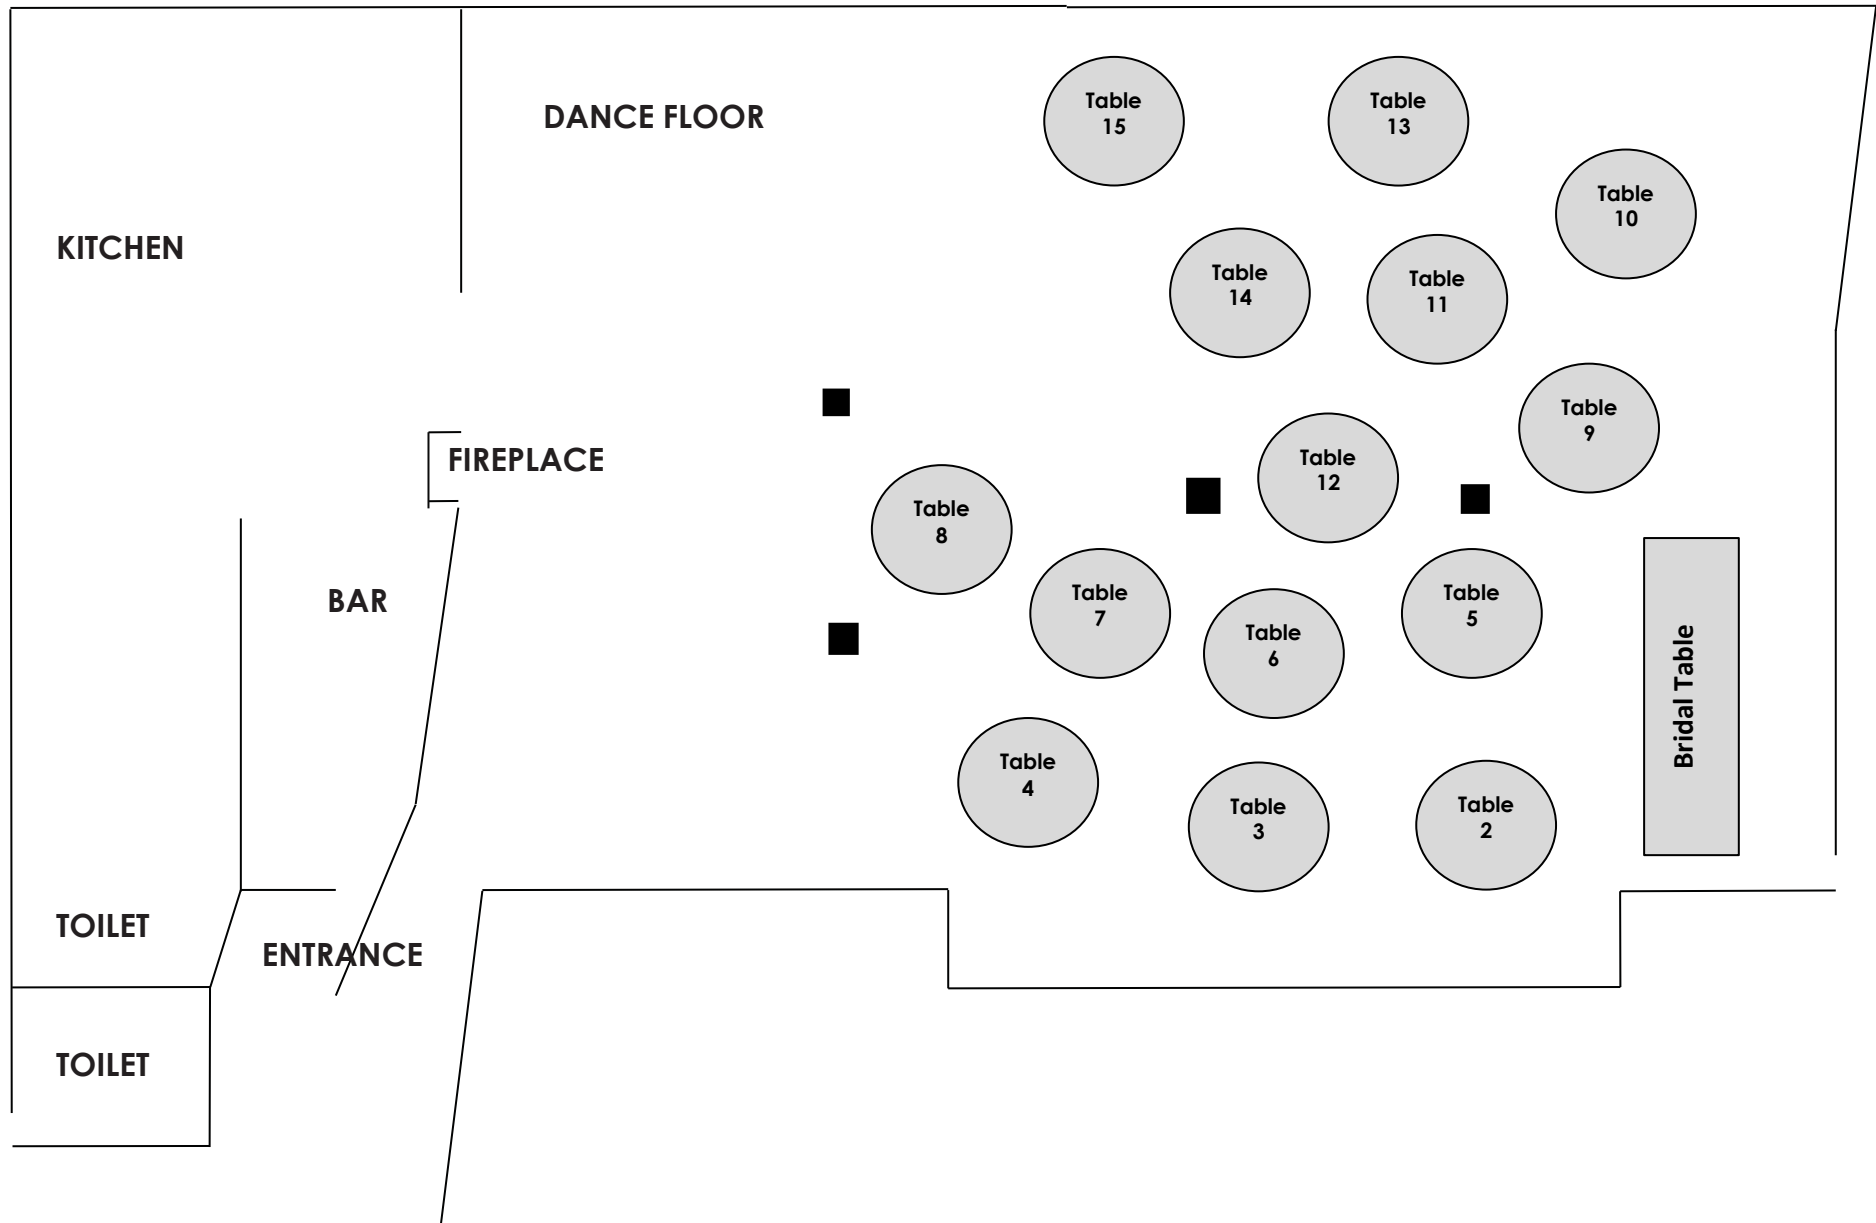

**STONERIDGE
ESTATE**
lake hayes - queenstown
new zealand

TABLE LAYOUT

Seating plan with round guest tables and rectangular bridal table (8 per table)

Stoneridge Estate - 756 State Highway 6, Lake Hayes, RD1, Queenstown, New Zealand

Phone: +64 3 442 1021 | Fax: + 64 3 442 1358 | Email: enquiries@stoneridge.co.nz | Web: www.weddingsnewzealand.co.nz