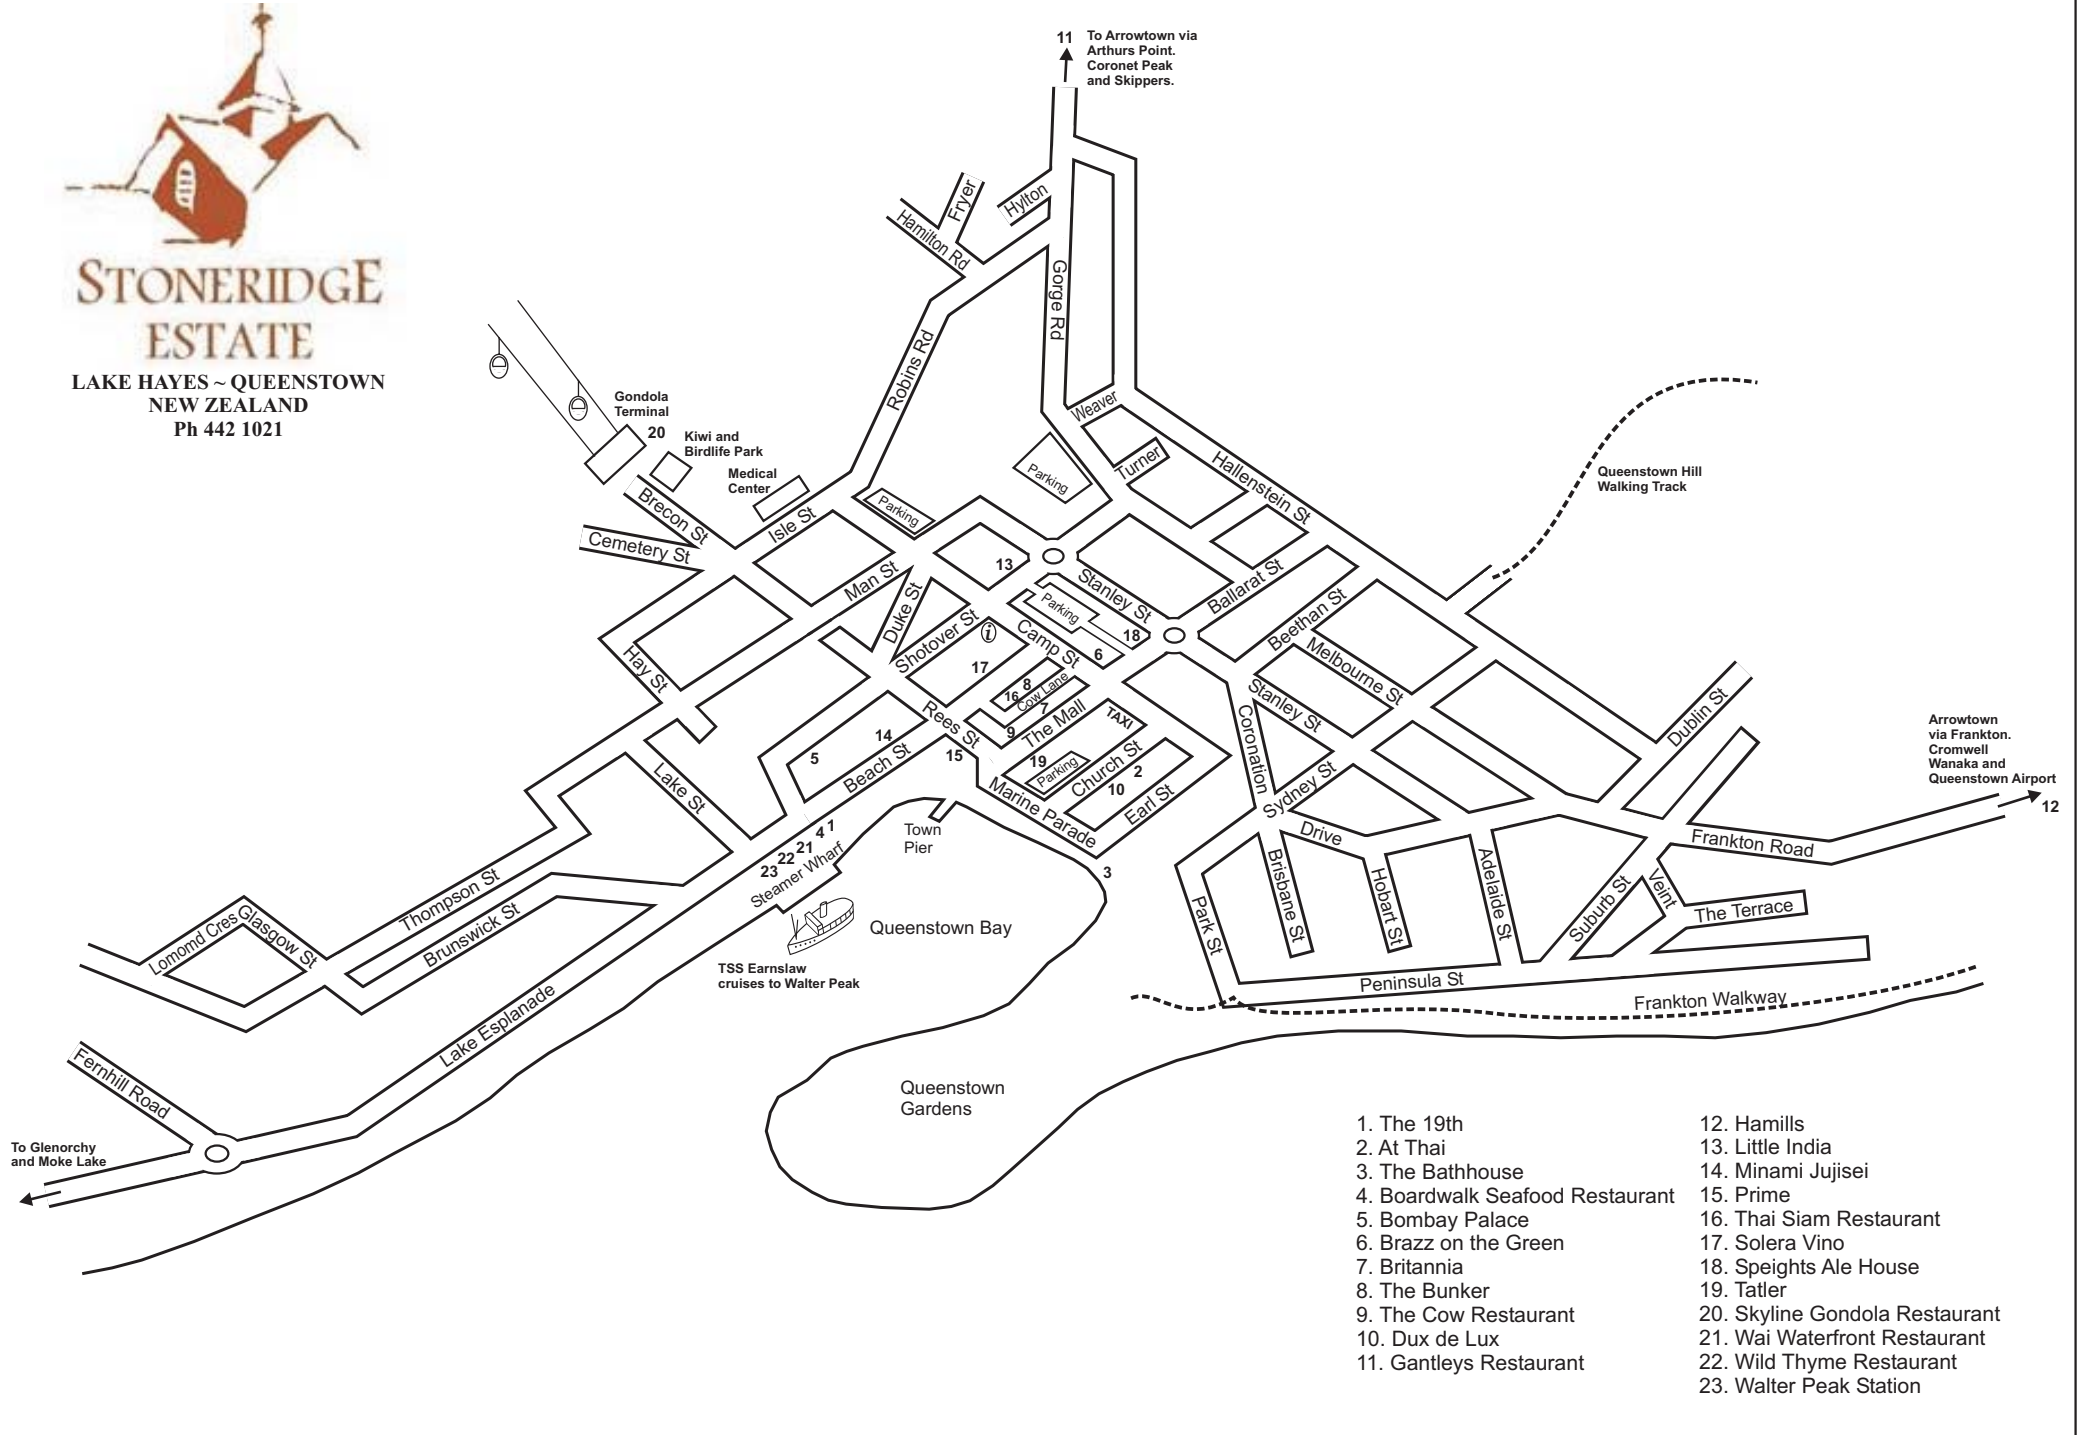

STONERIDGE ESTATE

LAKE HAYES ~ QUEENSTOWN
NEW ZEALAND
Ph 442 1021

- | | |
|---------------------------------|--------------------------------|
| 1. The 19th | 12. Hamills |
| 2. At Thai | 13. Little India |
| 3. The Bathhouse | 14. Minami Jujisei |
| 4. Boardwalk Seafood Restaurant | 15. Prime |
| 5. Bombay Palace | 16. Thai Siam Restaurant |
| 6. Brazz on the Green | 17. Solera Vino |
| 7. Britannia | 18. Speights Ale House |
| 8. The Bunker | 19. Tatler |
| 9. The Cow Restaurant | 20. Skyline Gondola Restaurant |
| 10. Dux de Lux | 21. Wai Waterfront Restaurant |
| 11. Gantleys Restaurant | 22. Wild Thyme Restaurant |
| | 23. Walter Peak Station |